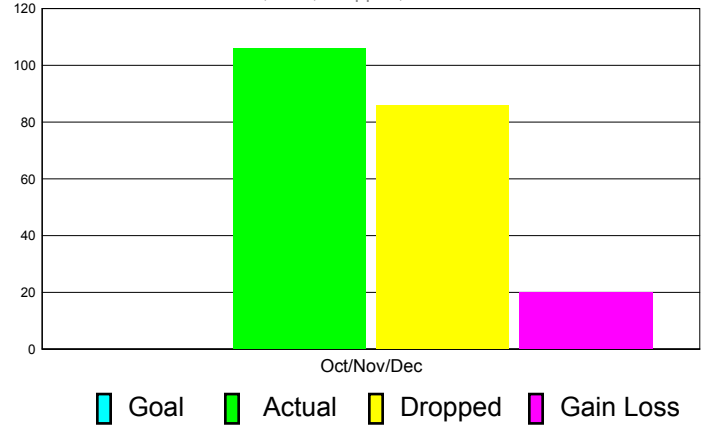

Membership Results 2011-2012

Goal, New, Dropped, Gain/Loss