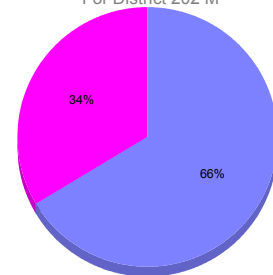

Goal, New, Dropped, Gain/Loss

Comparison of Membership Gain/Loss

Current Year Compared to the Previous Year

Gender Comparison 2010-2011

For District 202 M

Oct/Nov/Dec
■ Male ■ Female